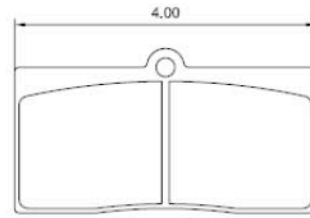

Brake Pads

UL 100 Brake Pad
260 Caliper

\$42.00 each pad

UL 200 Brake Pad

\$42.00 each pad

Feather Lite, LW 200 & 270 Caliper

UL 101 Brake Pad
300 Series, Superlite

\$42.00 each pad