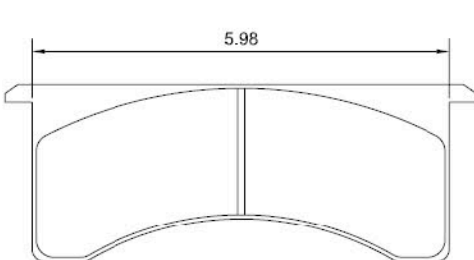

UL 238 Brake Pad
600 Series

\$425.00 per axle set

UL 104 Brake Pad

\$27.00 each pad

100 Series Floating Caliper

UL 102 Brake Pad
NASCAR Modified

\$42.00 each pad

UL 123 Brake Pad