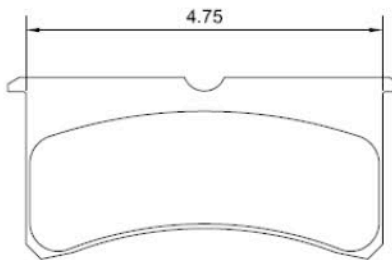

UL 101A Brake Pad
Superlite, Alcon

$42.00 each pad