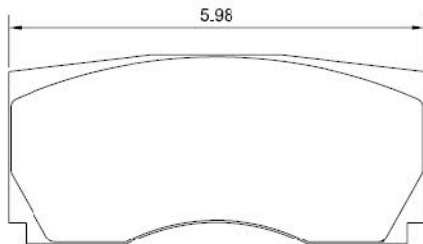

UL 237 Brake Pad

\$42.00 each pad

Dynalite bridge bolt

UL 101A Brake Pad
Superlite, Alcon

\$42.00 each pad

UL 300 Brake Pad

\$41.00 each pad

230, 240, 250 Calipers