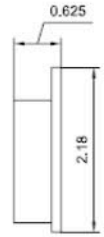

Brake Pads

UL 100 Brake Pad
260 Caliper

\$42.00 each pad

UL 200 Brake Pad

\$42.00 each pad

Feather Lite, LW 200 & 270 Caliper

UL 101 Brake Pad
300 Series, Superlite

\$42.00 each pad

UL 237 Brake Pad

\$42.00 each pad

Dynalite bridge bolt

UL 101A Brake Pad
Superlite, Alcon

\$42.00 each pad

UL 300 Brake Pad

\$41.00 each pad

230, 240, 250 Calipers