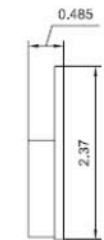

UL 237 Brake Pad

\$42.00 each pad

Dynalite bridge bolt

UL 101A Brake Pad
Superlite, Alcon

\$42.00 each pad

UL 300 Brake Pad

\$41.00 each pad

230, 240, 250 Calipers

UL 238 Brake Pad
600 Series

\$425.00 per axle set

UL 104 Brake Pad

\$27.00 each pad

100 Series Floating Caliper

UL 102 Brake Pad
NASCAR Modified

\$42.00 each pad

UL 123 Brake Pad