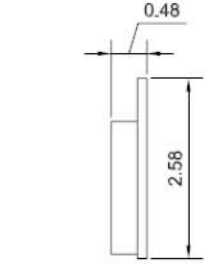

Brake Pads

UL 100 Brake Pad
260 Caliper

\$42.00 each pad

UL 200 Brake Pad

\$42.00 each pad

Feather Lite, LW 200 & 270 Caliper

UL 101 Brake Pad
300 Series, Superlite

\$42.00 each pad