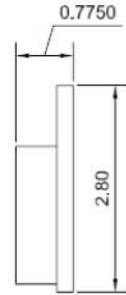

Brake Pads

UL 100 Brake Pad
260 Caliper

\$42.00 each pad

UL 200 Brake Pad

\$42.00 each pad

Feather Lite, LW 200 & 270 Caliper

UL 101 Brake Pad
300 Series, Superlite

\$42.00 each pad

UL 237 Brake Pad

\$42.00 each pad

Dynalite bridge bolt

UL 101A Brake Pad
Superlite, Alcon

\$42.00 each pad

UL 300 Brake Pad

\$41.00 each pad

230, 240, 250 Calipers