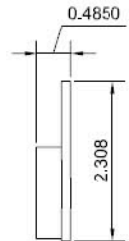

UL 238 Brake Pad
600 Series

\$425.00 per axle set

UL 104 Brake Pad

\$27.00 each pad

100 Series Floating Caliper

UL 102 Brake Pad
NASCAR Modified

\$42.00 each pad

UL 123 Brake Pad