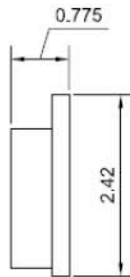

UL 101A Brake Pad
Superlite, Alcon

$42.00 each pad