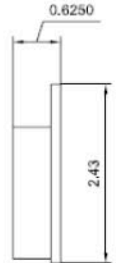

Brake Pads

UL 100 Brake Pad
260 Caliper

\$42.00 each pad

UL 200 Brake Pad

\$42.00 each pad

Feather Lite, LW 200 & 270 Caliper

UL 101 Brake Pad
300 Series, Superlite

\$42.00 each pad