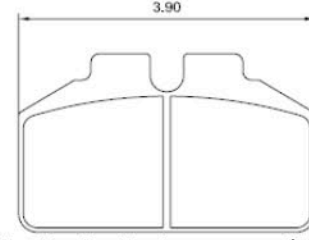

Brake Pads

UL 100 Brake Pad
260 Caliper

\$42.00 each pad

UL 200 Brake Pad

\$42.00 each pad

Feather Lite, LW 200 & 270 Caliper

UL 101 Brake Pad
300 Series, Superlite

\$42.00 each pad