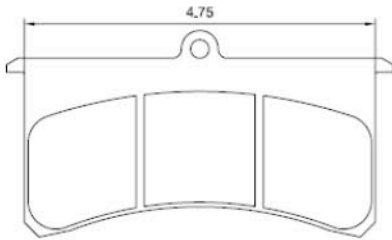

Brake Pads

UL 100 Brake Pad
260 Caliper

\$42.00 each pad

UL 200 Brake Pad

\$42.00 each pad

Feather Lite, LW 200 & 270 Caliper

UL 101 Brake Pad
300 Series, Superlite

\$42.00 each pad