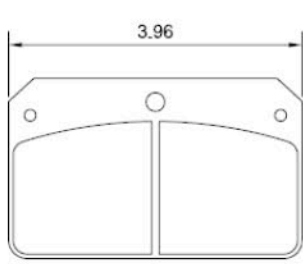

Brake Pads

UL 100 Brake Pad
260 Caliper

\$42.00 each pad

UL 200 Brake Pad

\$42.00 each pad

Feather Lite, LW 200 & 270 Caliper

UL 101 Brake Pad
300 Series, Superlite

\$42.00 each pad