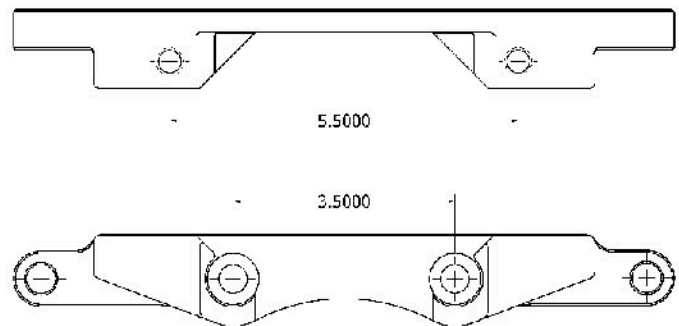

935-0541 Feather Lite HD Standard Bell $ 89.95
935-0544 Feather Lite HD Small Bell $ 89.95